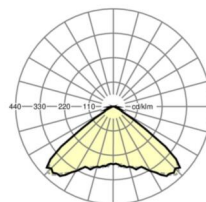

CHARACTERISTICS

Order number	19070003000
EAN number	4020863420476
Commodity code	94051190
Certification mark	IP 20, Protection class I, F, HACCP DIN10500/Food/IFS-application-related suitability/BRC, Indoor, CE
Impact resistance (IK rating)	IK03 (5°C bis 25°C)
Ambient temperatur	ta 5°C to 25°C
Warranty period	5 years

ELECTRICAL ENGINEERING

Controller	Electronic driver ZB (1 pcs.)
System output	4W
Mains voltage	220V/0Hz

LIGHTING TECHNOLOGY

Placement	LED, Colour rendering/Light colour CRI ≥ 70 / 6000K
Colour tolerance (MacAdam)	7SDCM
Photobiological safety (Luminaire)	RG1
Nominal luminous flux	207lm
Nominal luminous flux-emergency lighting mode	207lm
Luminaire luminous efficiency	52lm/W
Beam angle	110° (C0) / 110° (C90)
UGR lat./long.	31.1 / 31.1

MECHANICS

Housing colour	traffic white RAL 9016
Dimensions (LxWxH/DxH)	765mm x 55mm x 35mm
Weight (net)	0.85kg
Type of installation	Mounting rail system installation, Light structure

Dimensions

L	765 mm	Length
B	55 mm	Width
H	35 mm	Height

DEEP-LINK

<https://www.regiolux.de/en/article/19070003000>